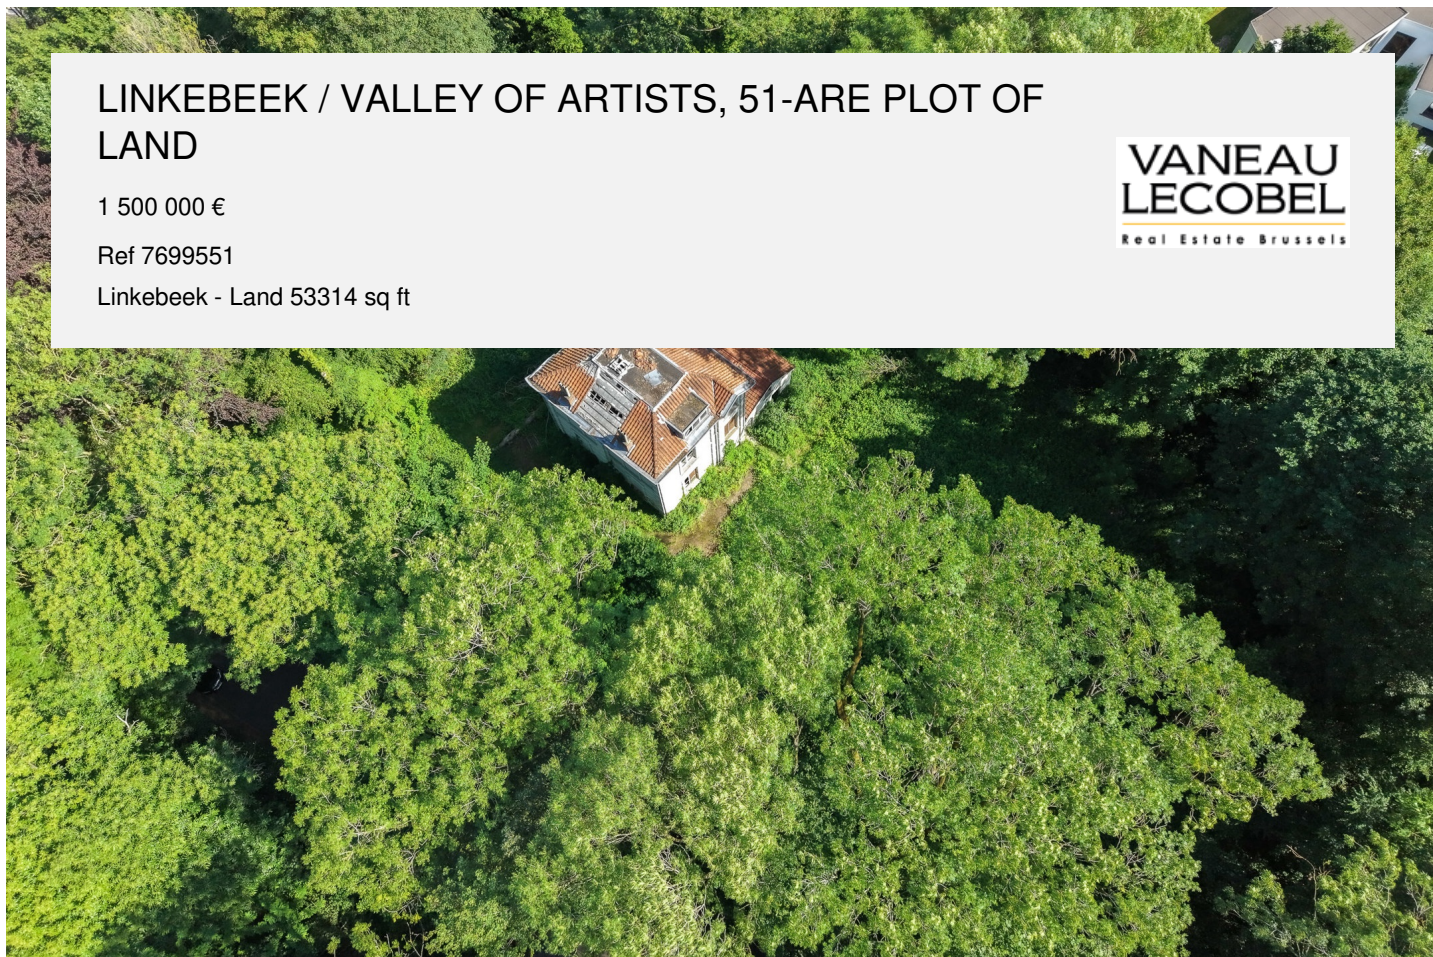

LINKEBEEK / VALLEY OF ARTISTS, 51-ARE PLOT OF LAND

1 500 000 €

Ref 7699551

Linkebeek - Land 53314 sq ft

**VANEAU
LECOBEL**
Real Estate Brussels

About this property

Vaneau Lecobel is pleased to present this magnificent plot of land, approximately 51 ares, ideally located in the municipality of Linkebeek, on a hill overlooking the Valley of the Artists. This beautiful plot is sold with planning permission, offering the possibility of restoring and extending a splendid villa in either a classic or modern style. Nestled in a highly sought-after, verdant residential area with mature trees, and just 500 meters from the center of Linkebeek, its shops, and the town hall, this plot offers an exceptional living environment. For more information on this rare find, please do not hesitate to contact us now.

VANEAU LECOBEL
BRUSSELS SOUTH
G. Brugmann Square 10B
1050 Ixelles
ph +32 2 346 33 55
✉ lecobel@vaneau-lecobel.be

Reference : 7699551

Price : 1 500 000 €

Surface : 53314 sq ft

Availability : 15/06/2026 -
12:00

LINKEBEEK / VALLEY OF ARTISTS, 51-ARE PLOT OF LAND

1 500 000 €

Ref 7699551

Linkebeek - Land 53314 sq ft

**VANEAU
LECOBEL**
Real Estate Brussels

LINKEBEEK / VALLEY OF ARTISTS, 51-ARE PLOT OF
LAND

1 500 000 €

Ref 7699551

Linkebeek - Land 53314 sq ft

VANEAU
LECOBEL
Real Estate Brussels

VANEAU

Immobilier de prestige depuis
1972

VANEAU LOCATION

Une équipe dédiée à Paris,
Neuilly et Boulogne

VANEAU VIAGER