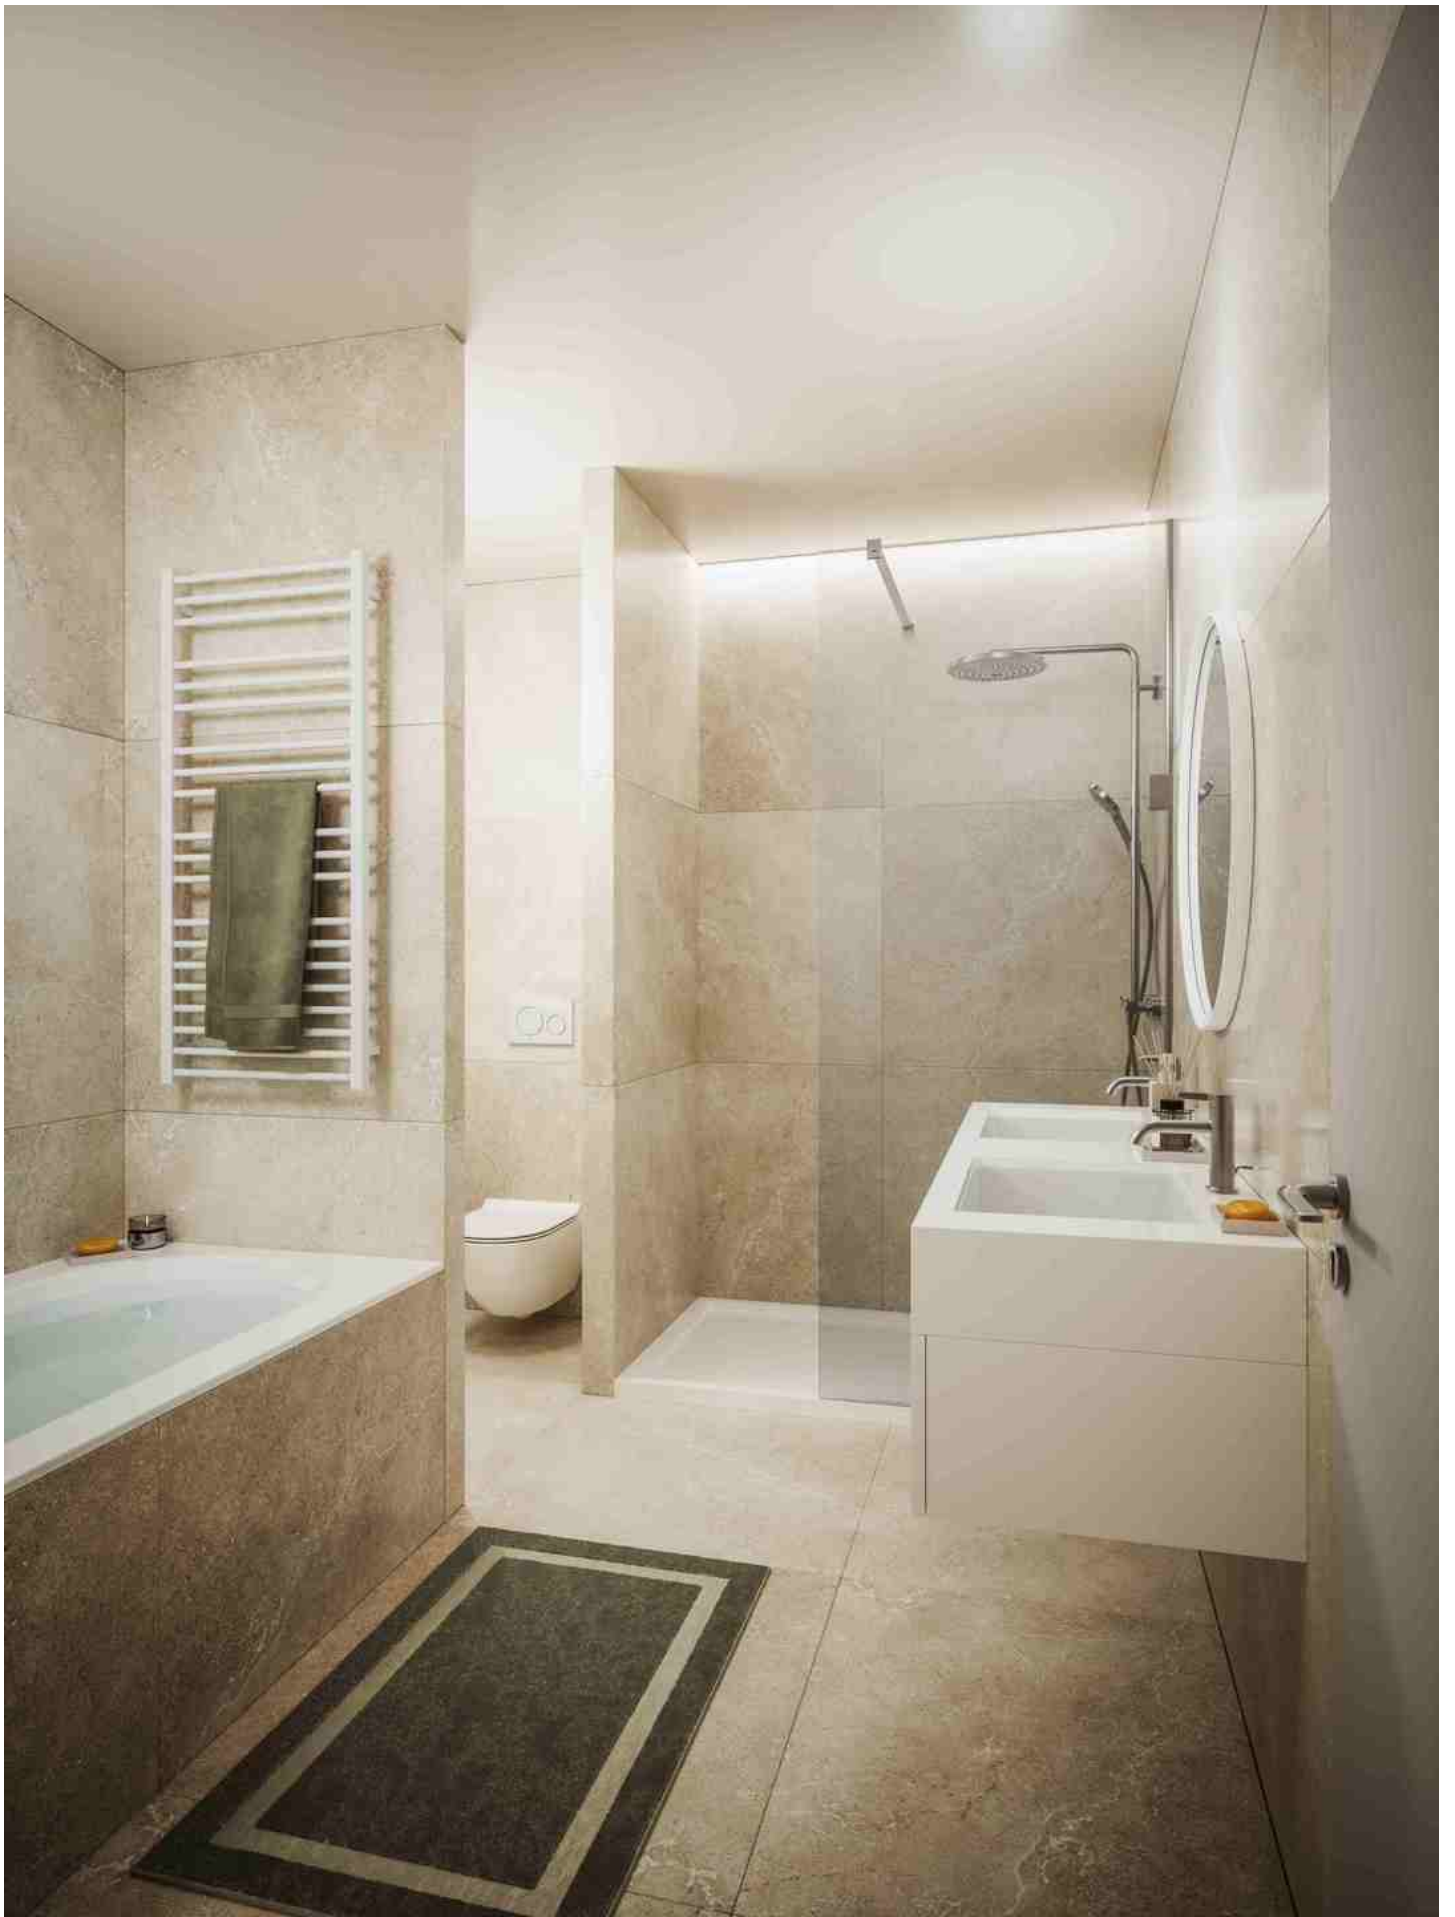

Terrace : Yes

Availability : 01/10/2026 -
12:00

THE STANDING ANTHEA PROJECT OVERLOOKS VAL DUCHESSE!

650 000 €

Ref 7677544

Auderghem - Apartment 1184 sq ft

**VANEAU
LECOBEL**
Real Estate Brussels

THE STANDING ANTHEA PROJECT OVERLOOKS VAL DUCHESSÉ!