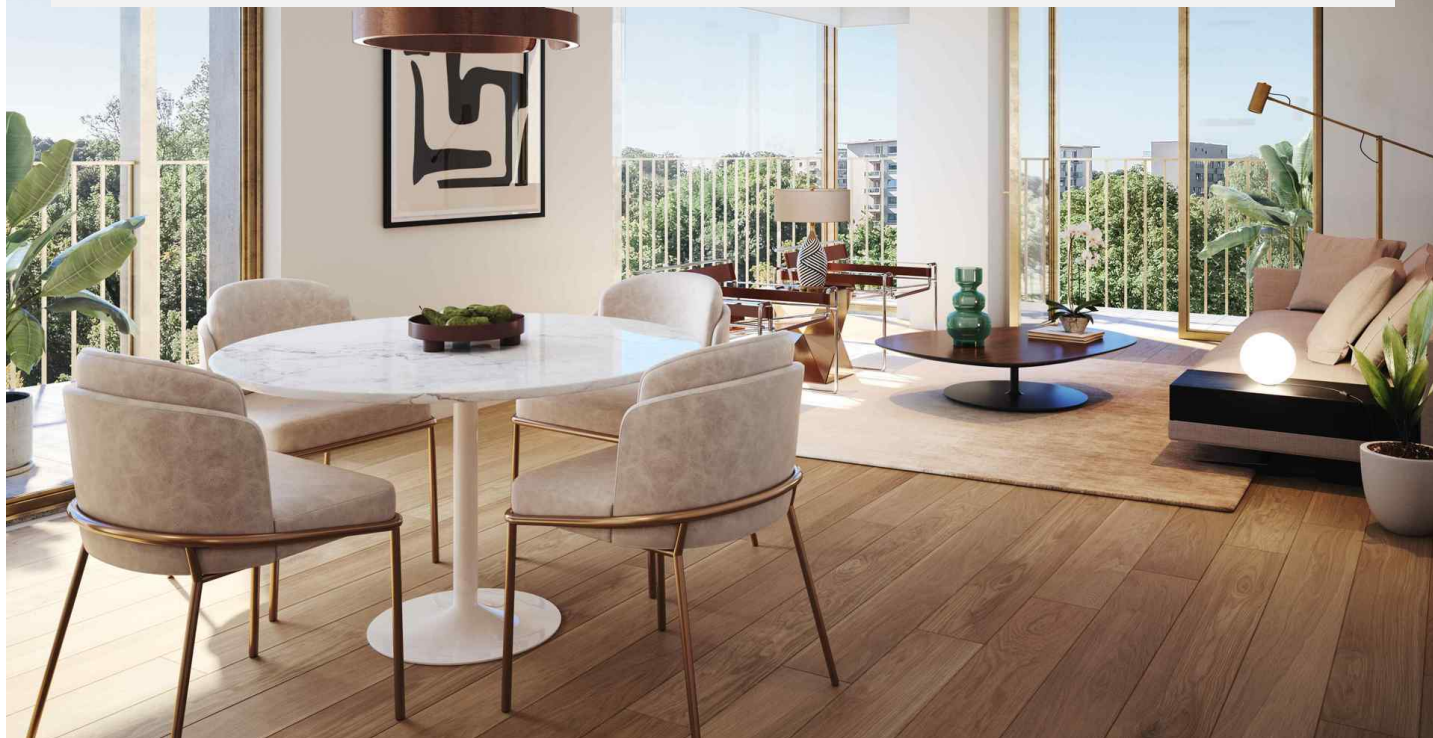

THE STANDING ANTHEA PROJECT OVERLOOKS VAL DUCHESSE!

650 000 €

Ref 7677400

Auderghem - Apartment 1184 sq ft

**VANEAU
LECOBEL**
Real Estate Brussels

About this property

VANEAU LECOBEL NEW
PROJECTS

Georges Brugmann Square
10B 1050 Ixelles