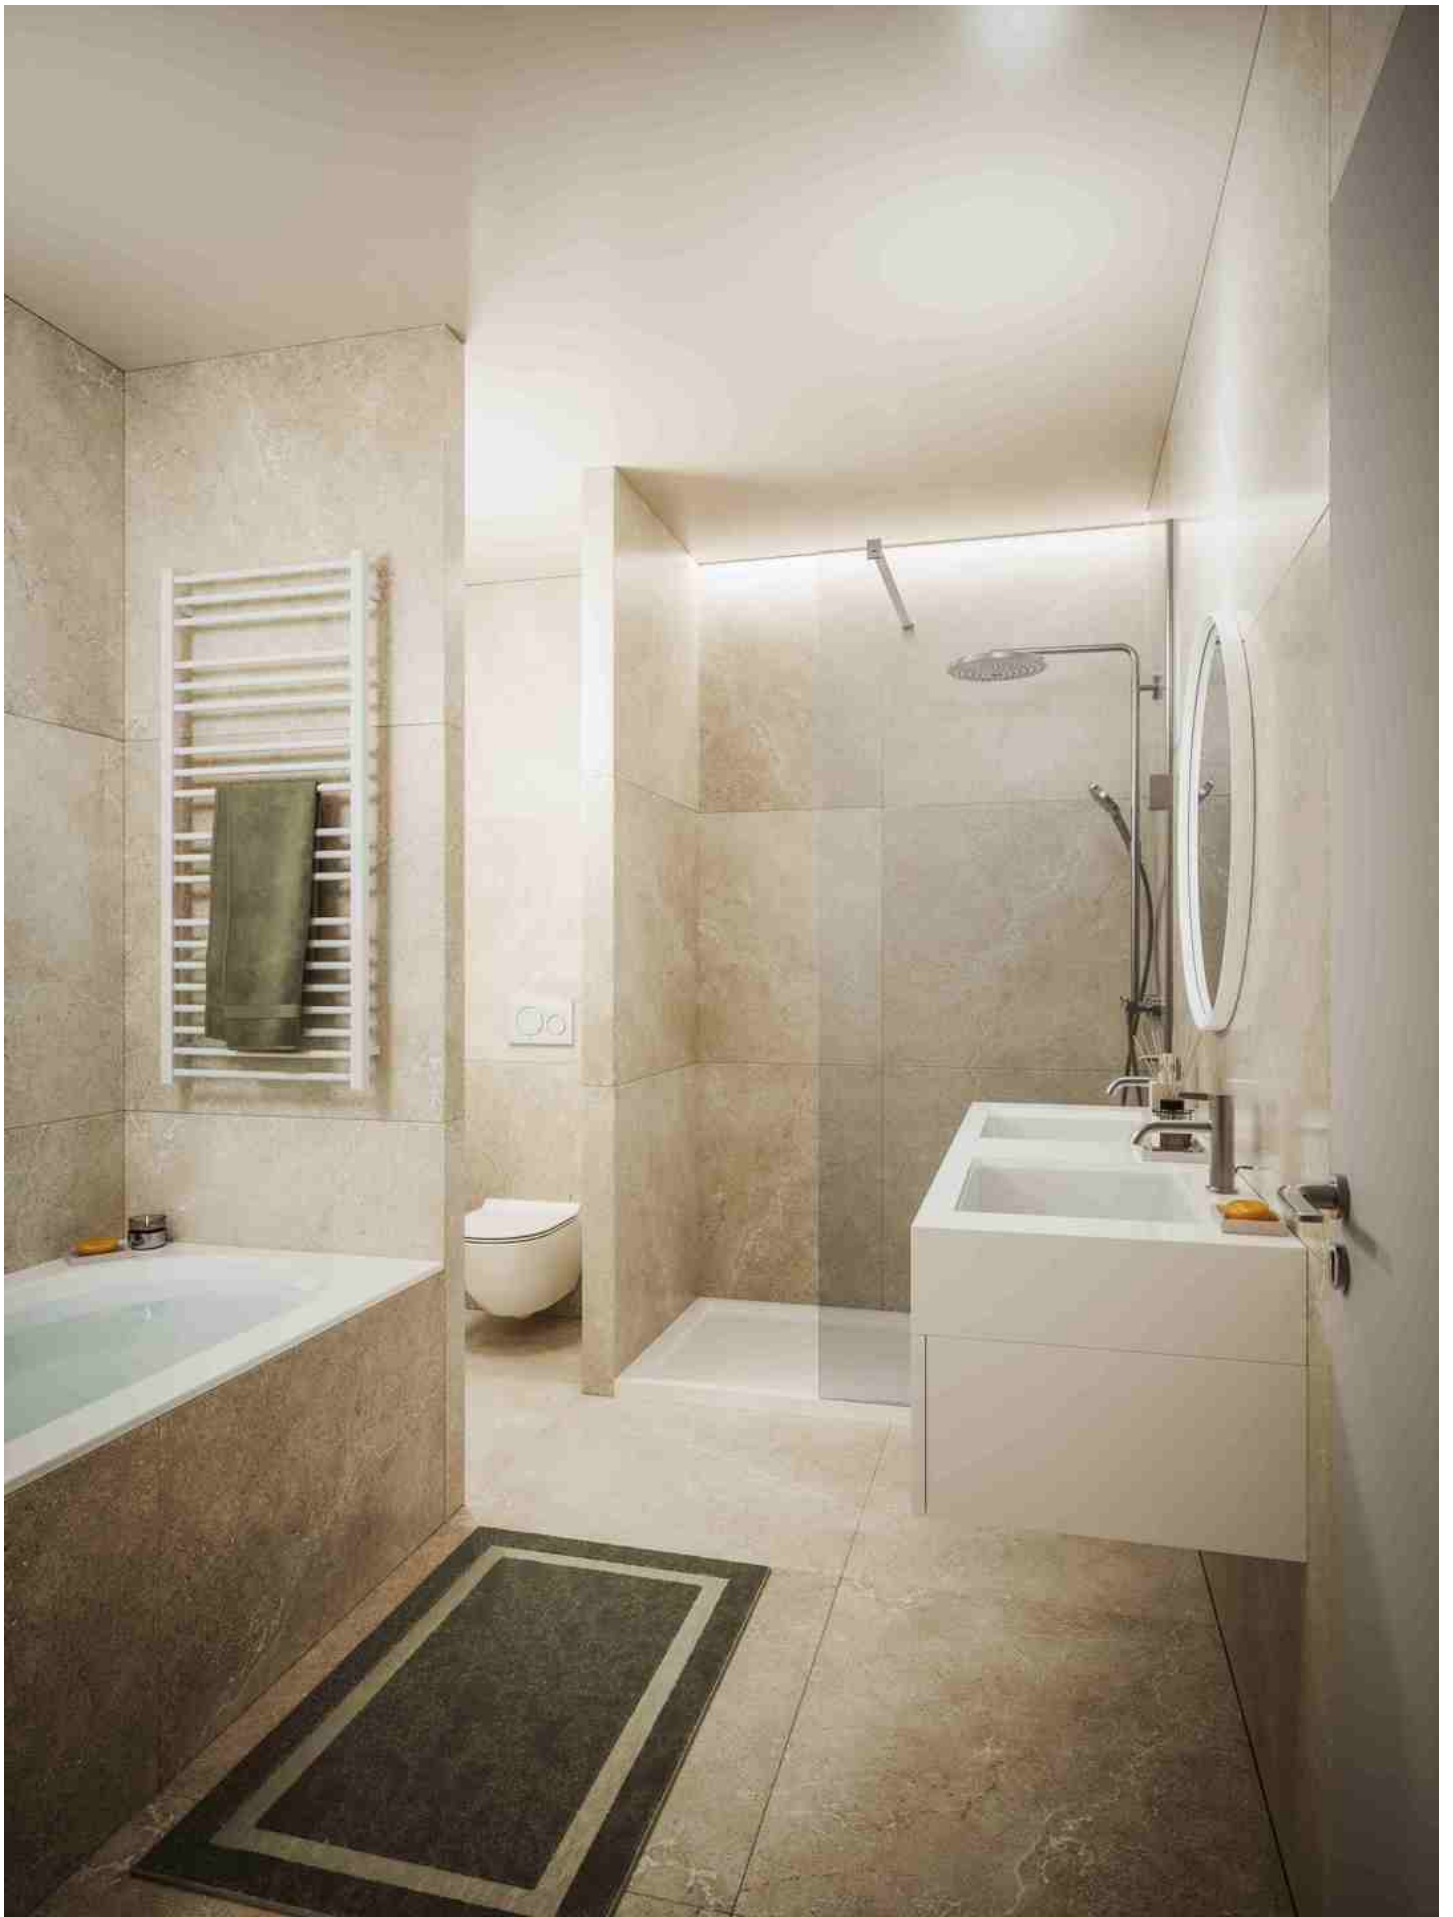

Terrace : Yes

Availability : 01/10/2026 -
12:00

THE STANDING ANTHEA PROJECT OVERLOOKS VAL DUCHESSÉ!

650 000 €

Ref 7677363

Auderghem - Apartment 1184 sq ft

**VANEAU
LECOBEL**
Real Estate Brussels

THE STANDING ANTHEA PROJECT OVERLOOKS VAL DUCHESSÉ!