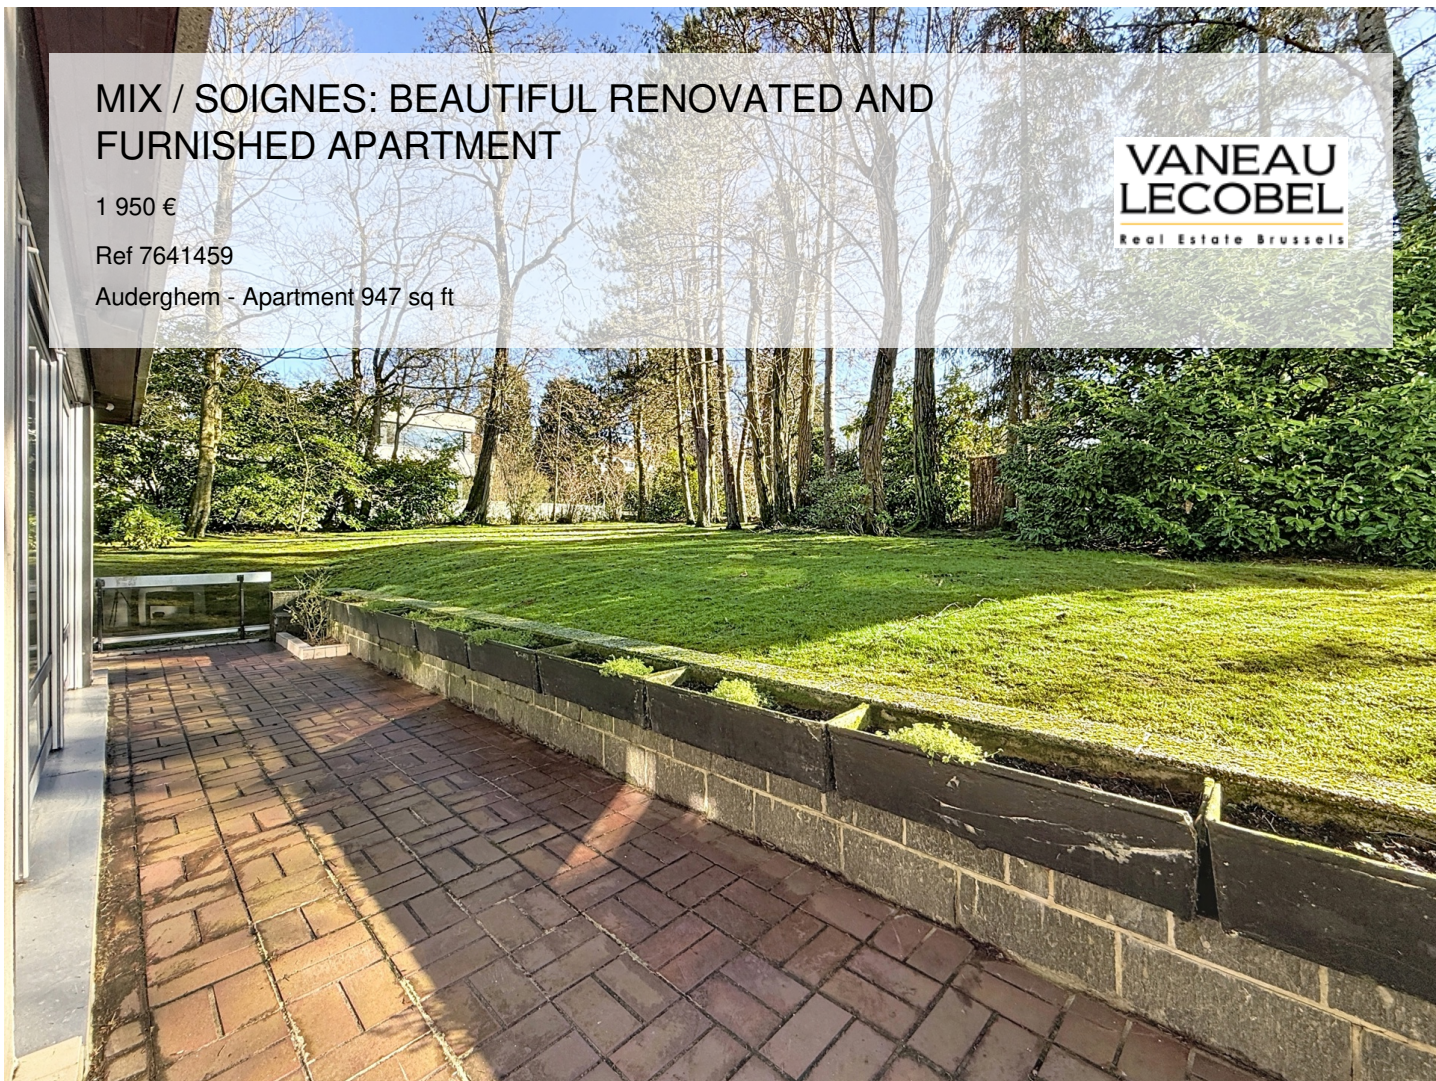

MIX / SOIGNES: BEAUTIFUL RENOVATED AND FURNISHED APARTMENT

1 950 €

Ref 7641459

Auderghem - Apartment 947 sq ft

**VANEAU
LECOBEL**
Real Estate Brussels