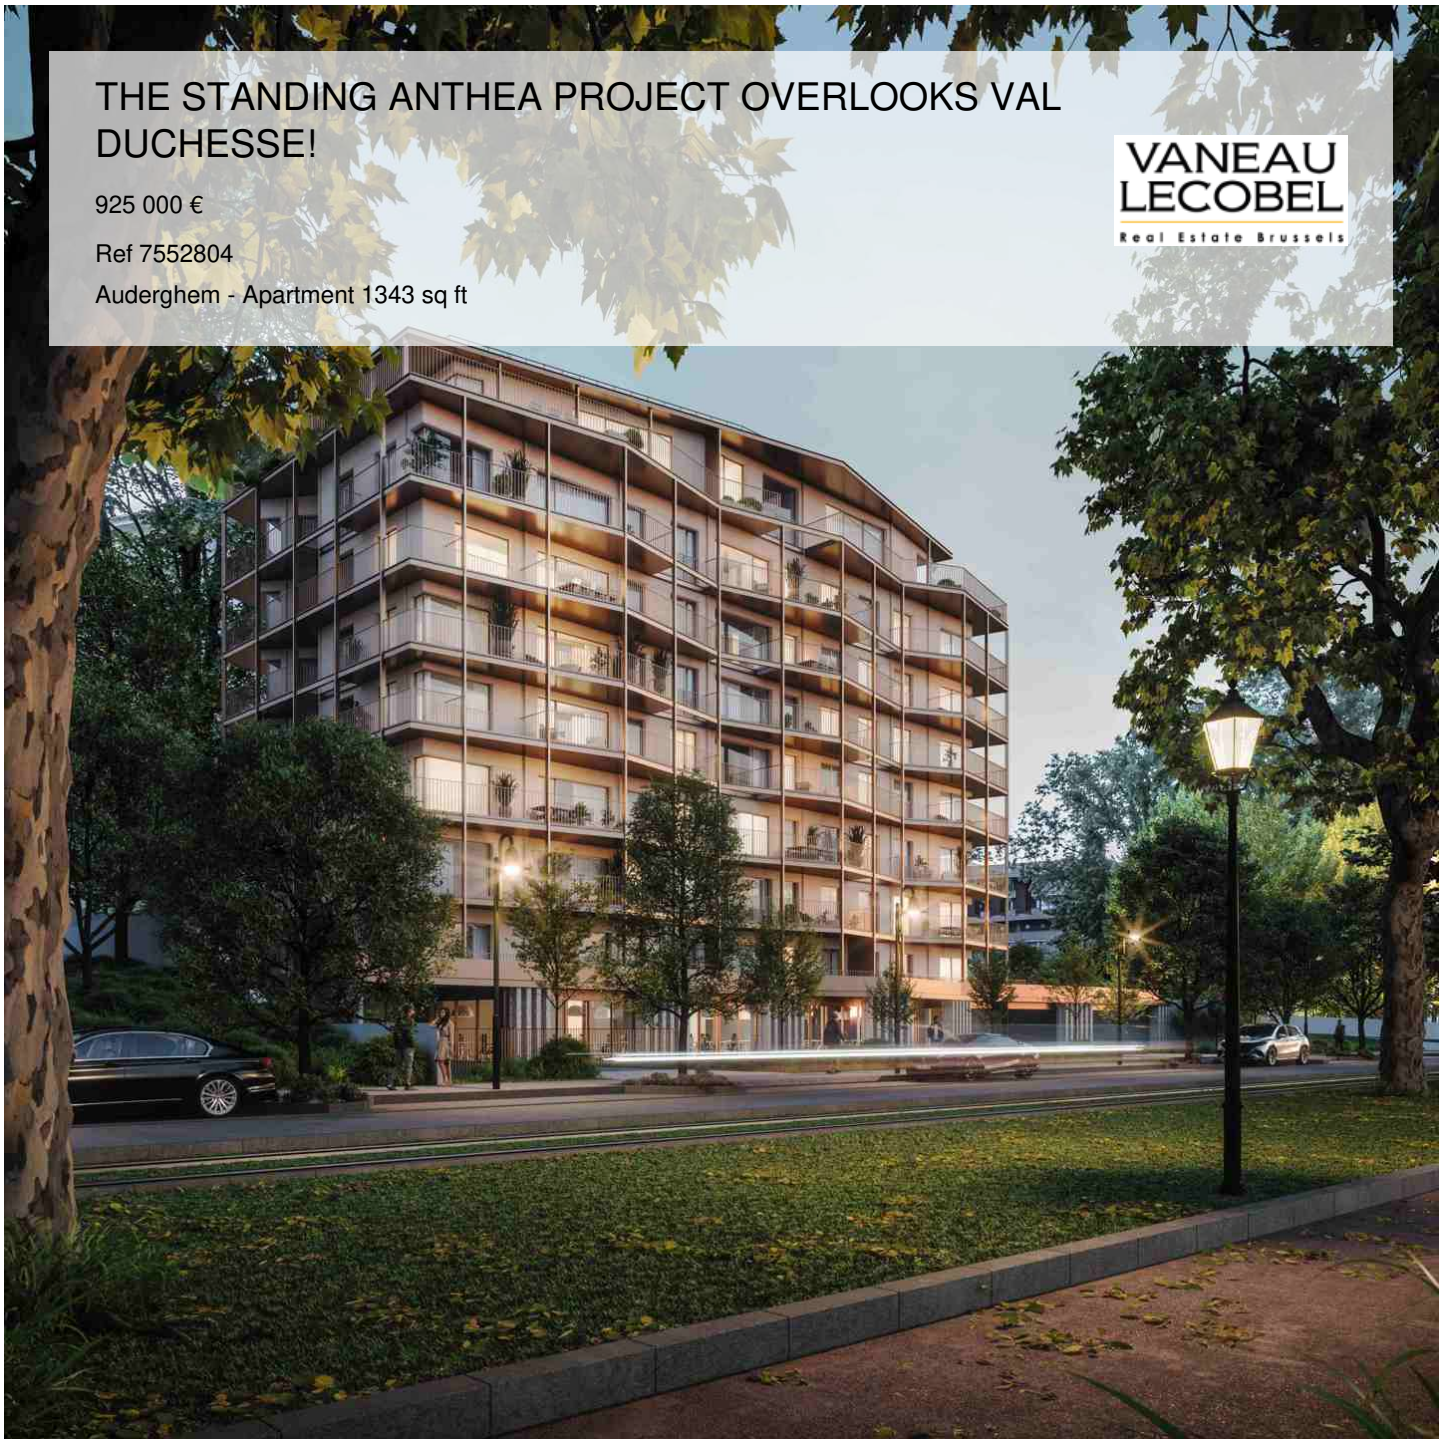

## About this property

Vaneau Lecobel offers you this magnificent new 3-bedroom apartment with a surface area of approximately 125m<sup>2</sup> on the 6th floor of the new Anthea project. Ideally located in the heart of the green surroundings of the Woluwe Valley, the apartment is laid out as follows: Entrance hall with cloakroom, guest toilet, laundry room, bright living/dining room with a surface area of approximately 40m<sup>2</sup> with a fully equipped open kitchen, terrace of approximately 31m<sup>2</sup>. The hall leads to the master bedroom (+-17m<sup>2</sup>) and bathroom (+- 4m<sup>2</sup>), as well as two bedrooms (+-12 and 13m<sup>2</sup>) with access to the terrace and a shower room. The materials have been carefully chosen to ensure high energy efficiency, including triple glazing, an individual dual-flow ventilation system, air-to-water heat pumps, and underfloor heating. Parking spaces, garages, and cellars are available at an additional cost. Delivery at the end of 2026. Sale subject to VAT. Please do not hesitate to contact us for further information on 02/669.21.70 or by email at [promotion@vaneau-lecobel.be](mailto:promotion@vaneau-lecobel.be).

## VANEAU LECOBEL NEW PROJECTS

Georges Brugmann Square  
10B 1050 Ixelles

ph +32 2 669 21 70

✉ [promotion@lecobel.be](mailto:promotion@lecobel.be)

**Reference :** 7552804

**Price :** 925 000 €

**Surface :** 1343 sq ft

# THE STANDING ANTHEA PROJECT OVERLOOKS VAL DUCHESSE!

925 000 €

Ref 7552804

Auderghem - Apartment 1343 sq ft

**VANEAU  
LECOBEL**  
Real Estate Brussels