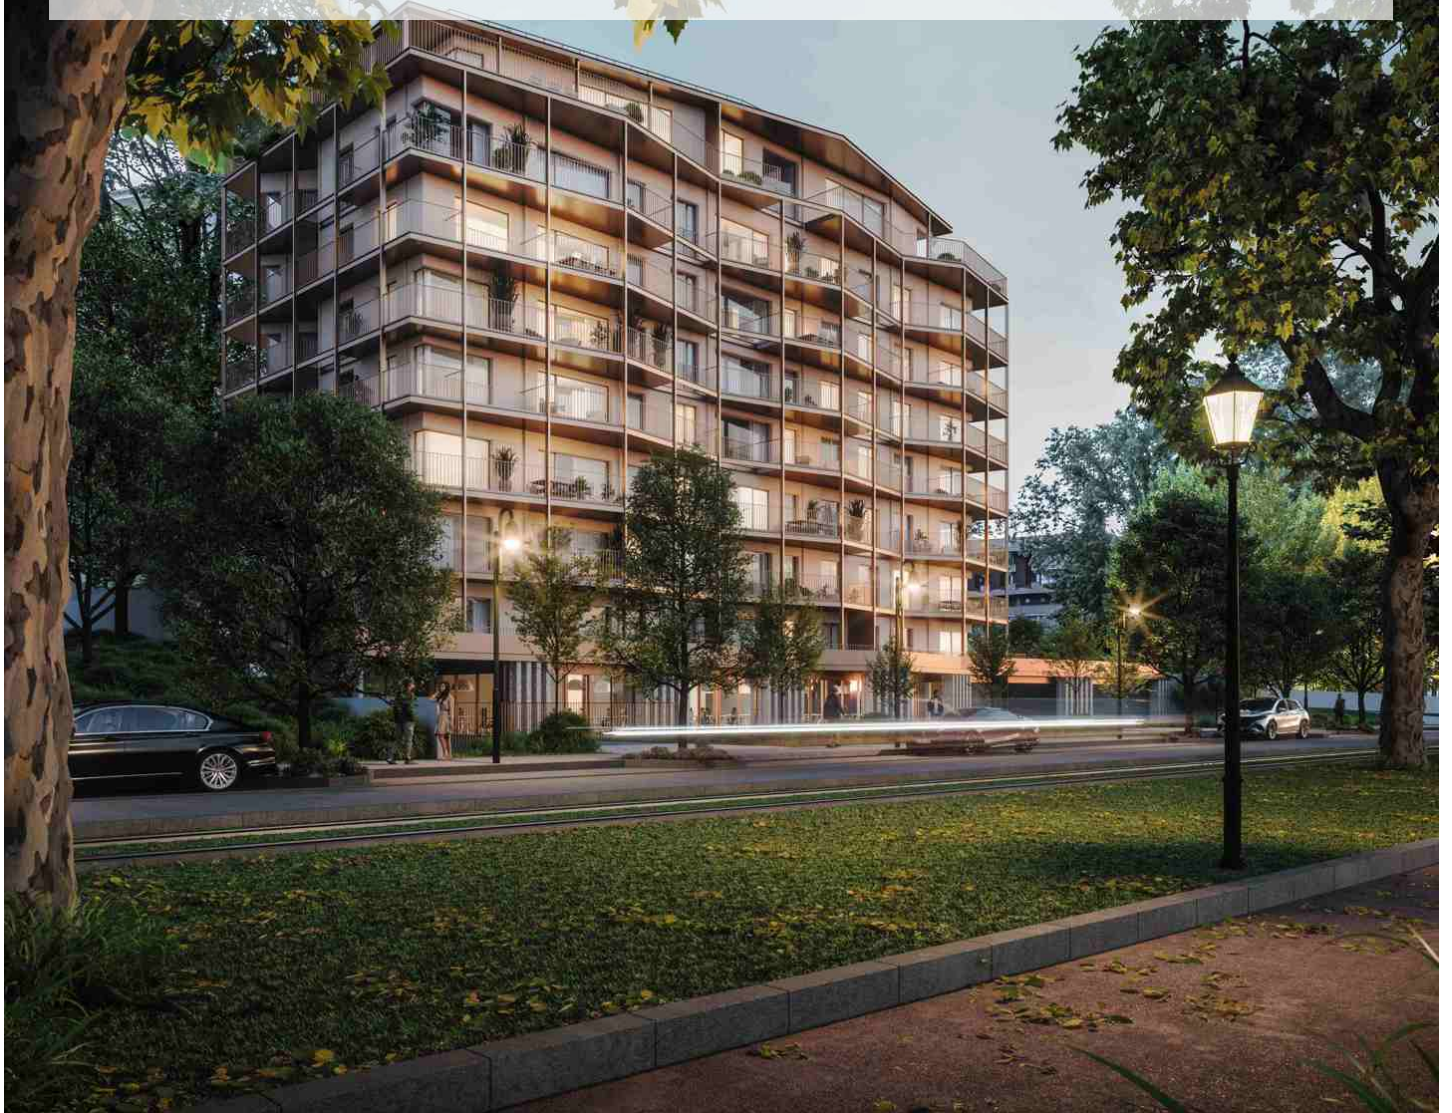

THE STANDING ANTHEA PROJECT OVERLOOKS VAL DUCHESSE!

365 000 €

Ref 7552594

Auderghem - Apartment 600 sq ft

**VANEAU
LECOBEL**
Real Estate Brussels

About this property

VANEAU LECOBEL NEW
PROJECTS

Georges Brugmann Square
10B 1050 Ixelles

Elevator : Yes

Terrace : Yes

Availability : 01/10/2026 -
12:00

THE STANDING ANTHEA PROJECT OVERLOOKS VAL DUCHESSE!

365 000 €

Ref 7552594

Auderghem - Apartment 600 sq ft

**VANEAU
LECOBEL**
Real Estate Brussels

THE STANDING ANTHEA PROJECT OVERLOOKS VAL DUCHESSE!

365 000 €

Ref 7552594

Auderghem - Apartment 600 sq ft

**VANEAU
LECOBEL**
Real Estate Brussels

VANEAU

Immobilier de prestige depuis
1972

VANEAU LOCATION