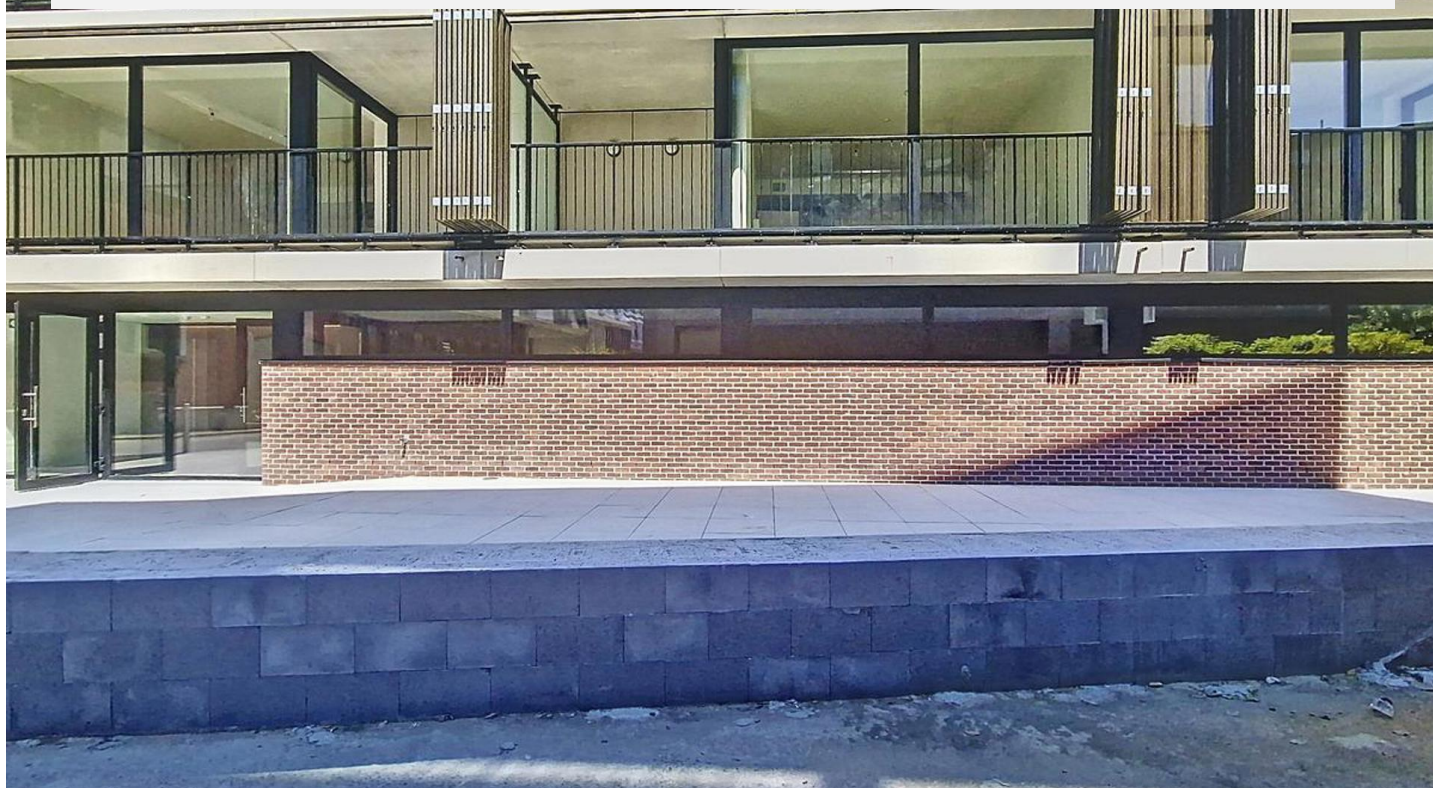

NP - SEQUENZA S14

Price upon request

Ref 6073892

Bruxelles - Apartment 1561 sq ft

**VANEAU
LECOBEL**
Real Estate Brussels

About this property

VANEAU LECOBEL NEW
PROJECTS

Georges Brugmann Square
10B 1050 Ixelles